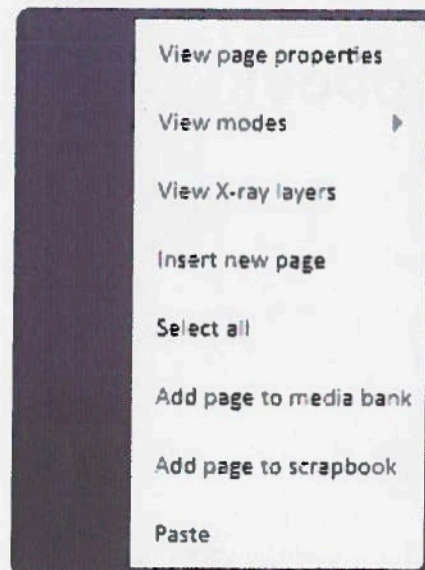

This icon will take you to pre-made lessons for you to download.

"e" Menu button for **SAVE, SAVE AS, OPEN, NEW, INSERT, PRINT, View Modes, Dashboard, HELP**

Found on upper left hand corner of widgets to help you get to the editing bubbles. (Sizing, Rotating, Accelerating menu)

On side of object: IF you click it you'll go to this menu

Cut **Paste** **Opacity/Transparency**

Right Click on page and this menu will appear.