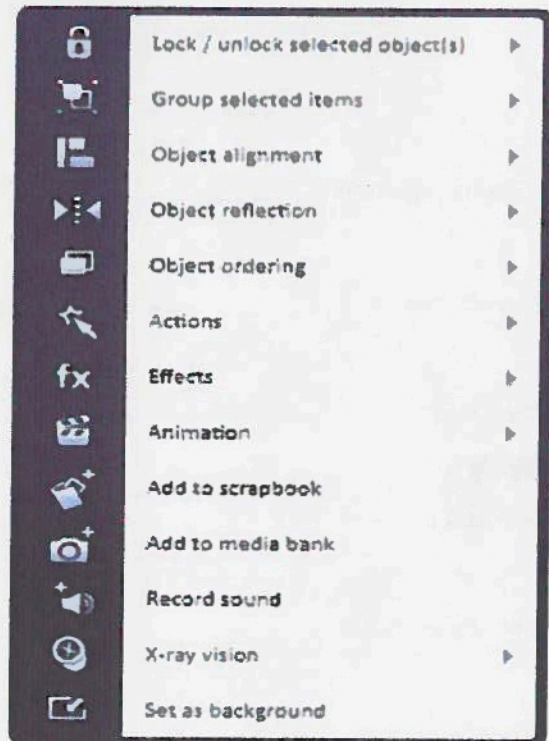

This icon will take you to pre-made lessons for you to download.

"e" Menu button for **SAVE, SAVE AS, OPEN, NEW, INSERT, PRINT, View Modes, Dashboard, HELP**

Found on upper left hand corner of widgets to help you get to the editing bubbles. (Sizing, Rotating, Accelerating menu)

On side of object: IF you click it you'll go to this menu

Cut **Paste** **Opacity/Transparency**

Right Click on page and this menu will appear.